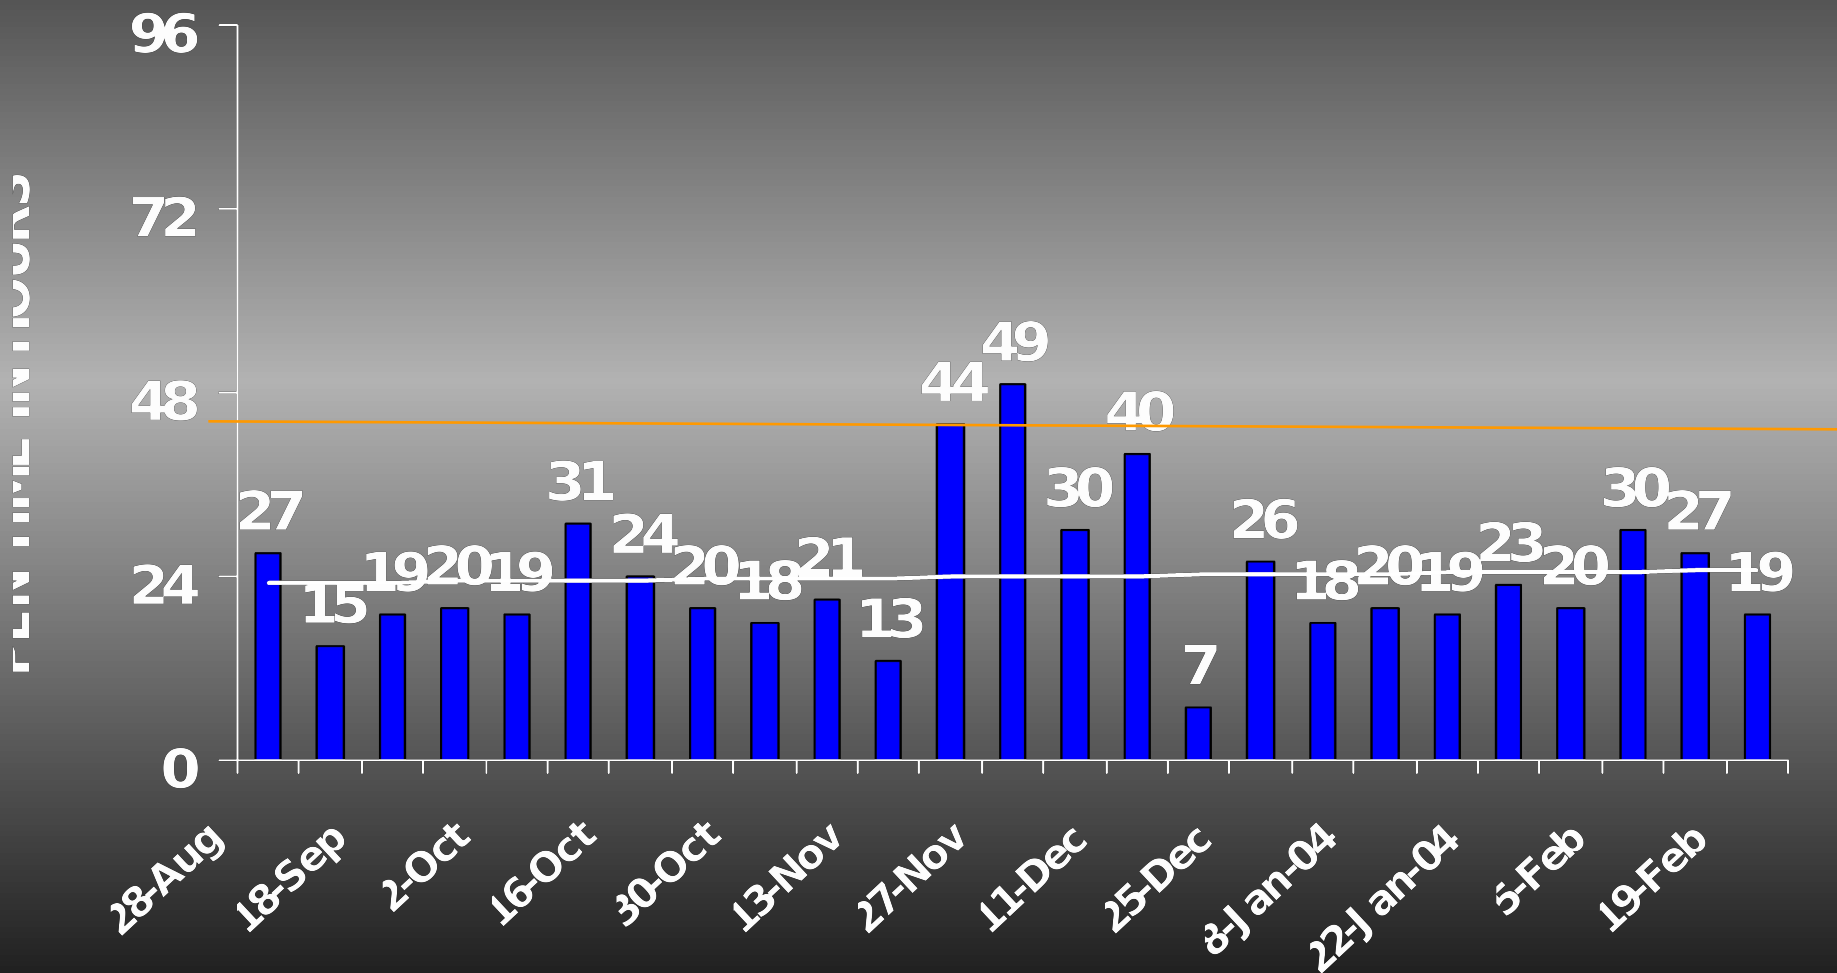

SRweb RELATED CONTACTS

As of 19 Feb 04

SRweb RELATED CONTACTS

WEEK OF 13 - 19 Feb 04

SRweb ISSUES

Average Resolution Time
13 - 19 Feb 04

GOAL: LESS THAN 48 HOURS

SRweb ISSUES

Average Resolution Time (Trend)

GOAL: LESS THAN 48 HOURS

AGED SRweb REMEDY ISSUES

TECHNICAL ISSUES NOT RESOLVED WITHIN 48 HOUR
SUSPENSE

AS OF 13 - 19 Feb 04